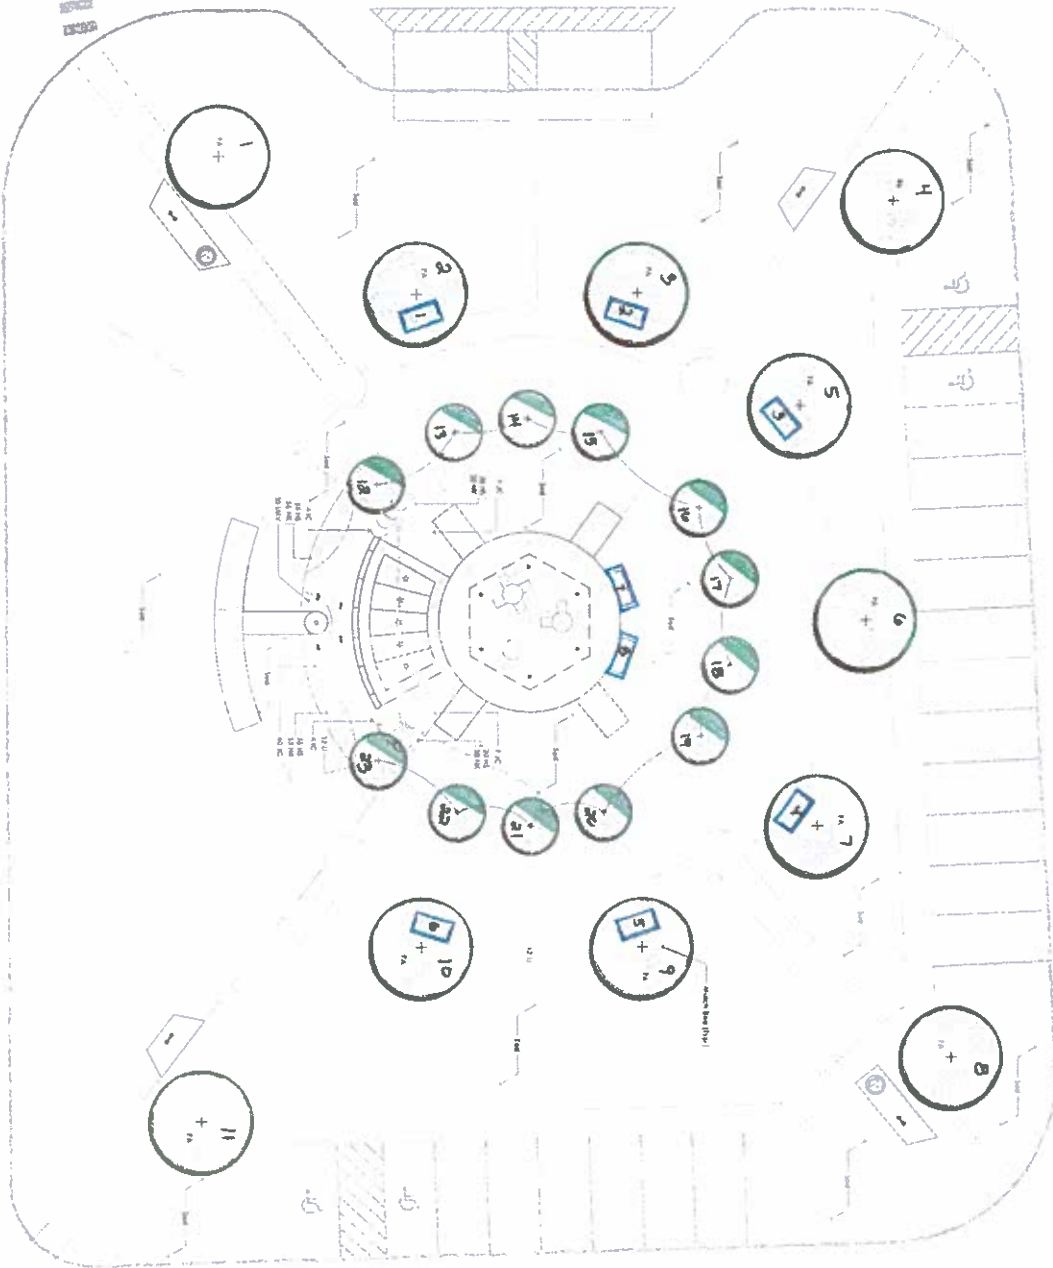

West Calabreeze Way

Falcon Drive

Radio Road

Grace Place

<p>LA-2</p>	<p>LA-2 Landscape Architecture Professional Seal Landscape Architecture License No. 123456789</p>	<p>taylor design group Landscape Architecture Professional Seal Landscape Architecture License No. 987654321</p>	<p>Project: Veterans Park - Phase 2 Location: Township of Little Egg Harbor, NJ Date: 10/20/2023</p>	<p>VETERANS PARK - PHASE 2 TOWNSHIP OF LITTLE EGG HARBOR TOWNSHIP OF LITTLE EGG HARBOR, OCEAN COUNTY, NEW JERSEY</p>	<p>PLANTING PLAN</p>
-------------	--	---	--	--	----------------------